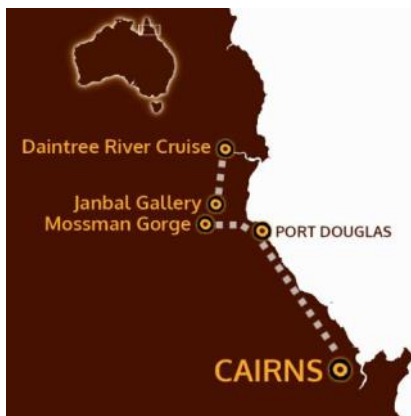

# Full Day Aboriginal Art Daintree Rainforest & Wildlife Cairns & Port Douglas Return

Enjoy a personalised cultural experience with your own private guide and vehicle.

Paint your own canvas with Aboriginal artist, explore the Daintree rainforest and wildlife

## What's Included

- ✓ Personal informative guide
- ✓ Private vehicle
- ✓ Aboriginal Art Workshop Experience
- ✓ Interpretive Daintree Rainforest Walk (Mossman Gorge)
- ✓ Daintree River Wildlife Cruise
- ✓ Lunch and Morning Tea
- ✓ Return accommodation transfers (Ex Cairns / Port Douglas)

	Pick-up	Drop-off
Port Douglas	8.30 am	5.00 pm
Cairns	7.30am	6.00pm

For More Information & Current Pricing View Our Website - [Click Here](#)

Avoid the crowds and enjoy the services of your own informative tour guide and vehicle. Explore the Daintree Rainforest on an interpretive walk at Mossman Gorge. Learn about contemporary Aboriginal art with local artist at Janbal Gallery. Enjoy some creative therapy and paint your own canvas. Discover the nature of the region on a wildlife cruise on the might Daintree River.